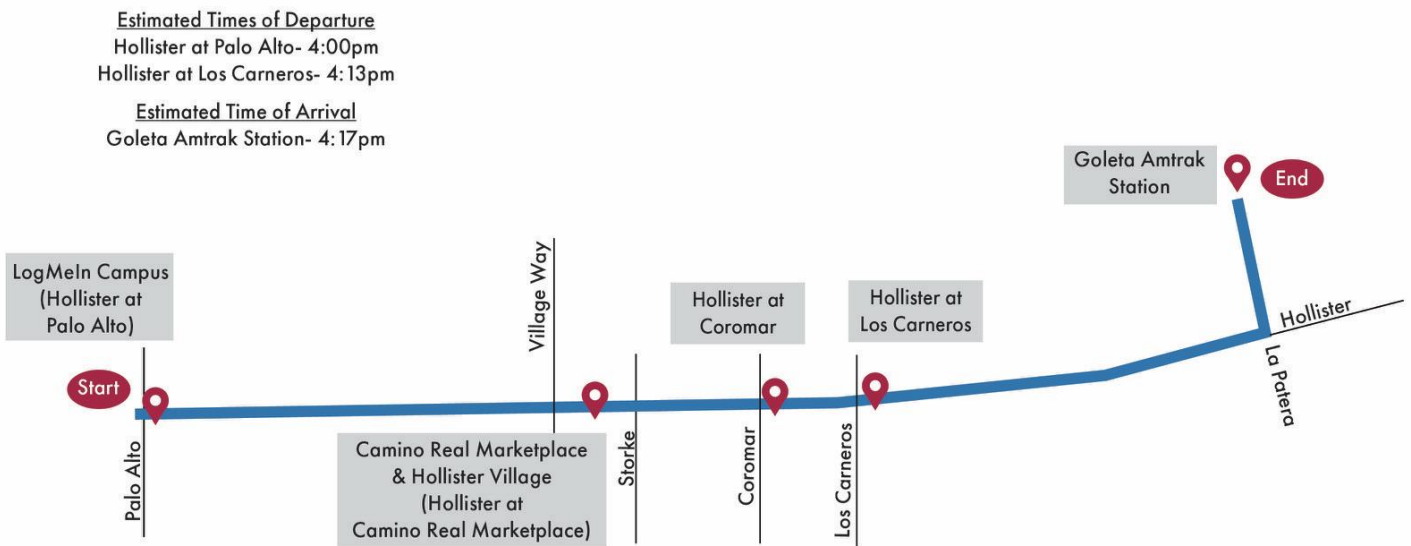

Santa Barbara Amtrak Shuttle AM Route

Santa Barbara Amtrak Shuttle PM Route

West Goleta Amtrak Shuttle AM Route

West Goleta Amtrak Shuttle PM Route

East Goleta/UCSB Amtrak Shuttle AM Route

East Goleta/UCSB Amtrak Shuttle PM Route