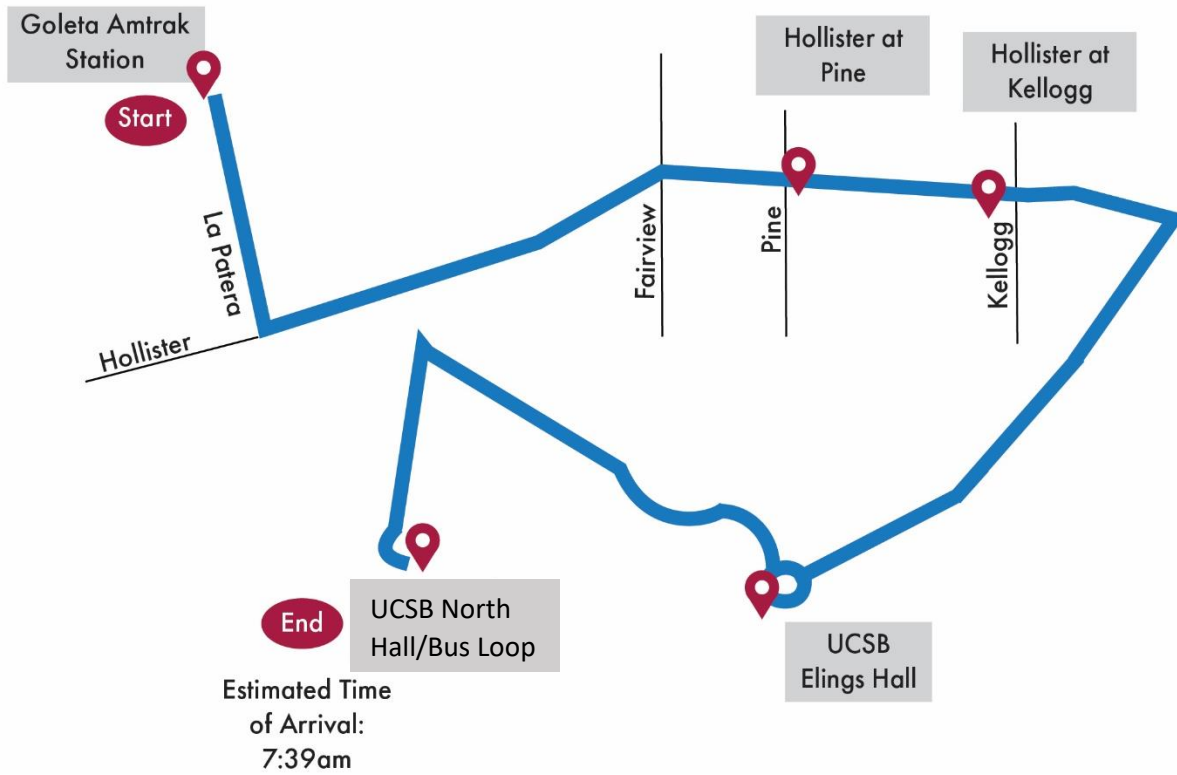

Santa Barbara Amtrak Shuttle AM Route

Santa Barbara Amtrak Shuttle PM Route

West Goleta Amtrak Shuttle AM Route

West Goleta Amtrak Shuttle PM Route

East Goleta/UCSB Amtrak Shuttle AM Route

East Goleta/UCSB Amtrak Shuttle PM Route