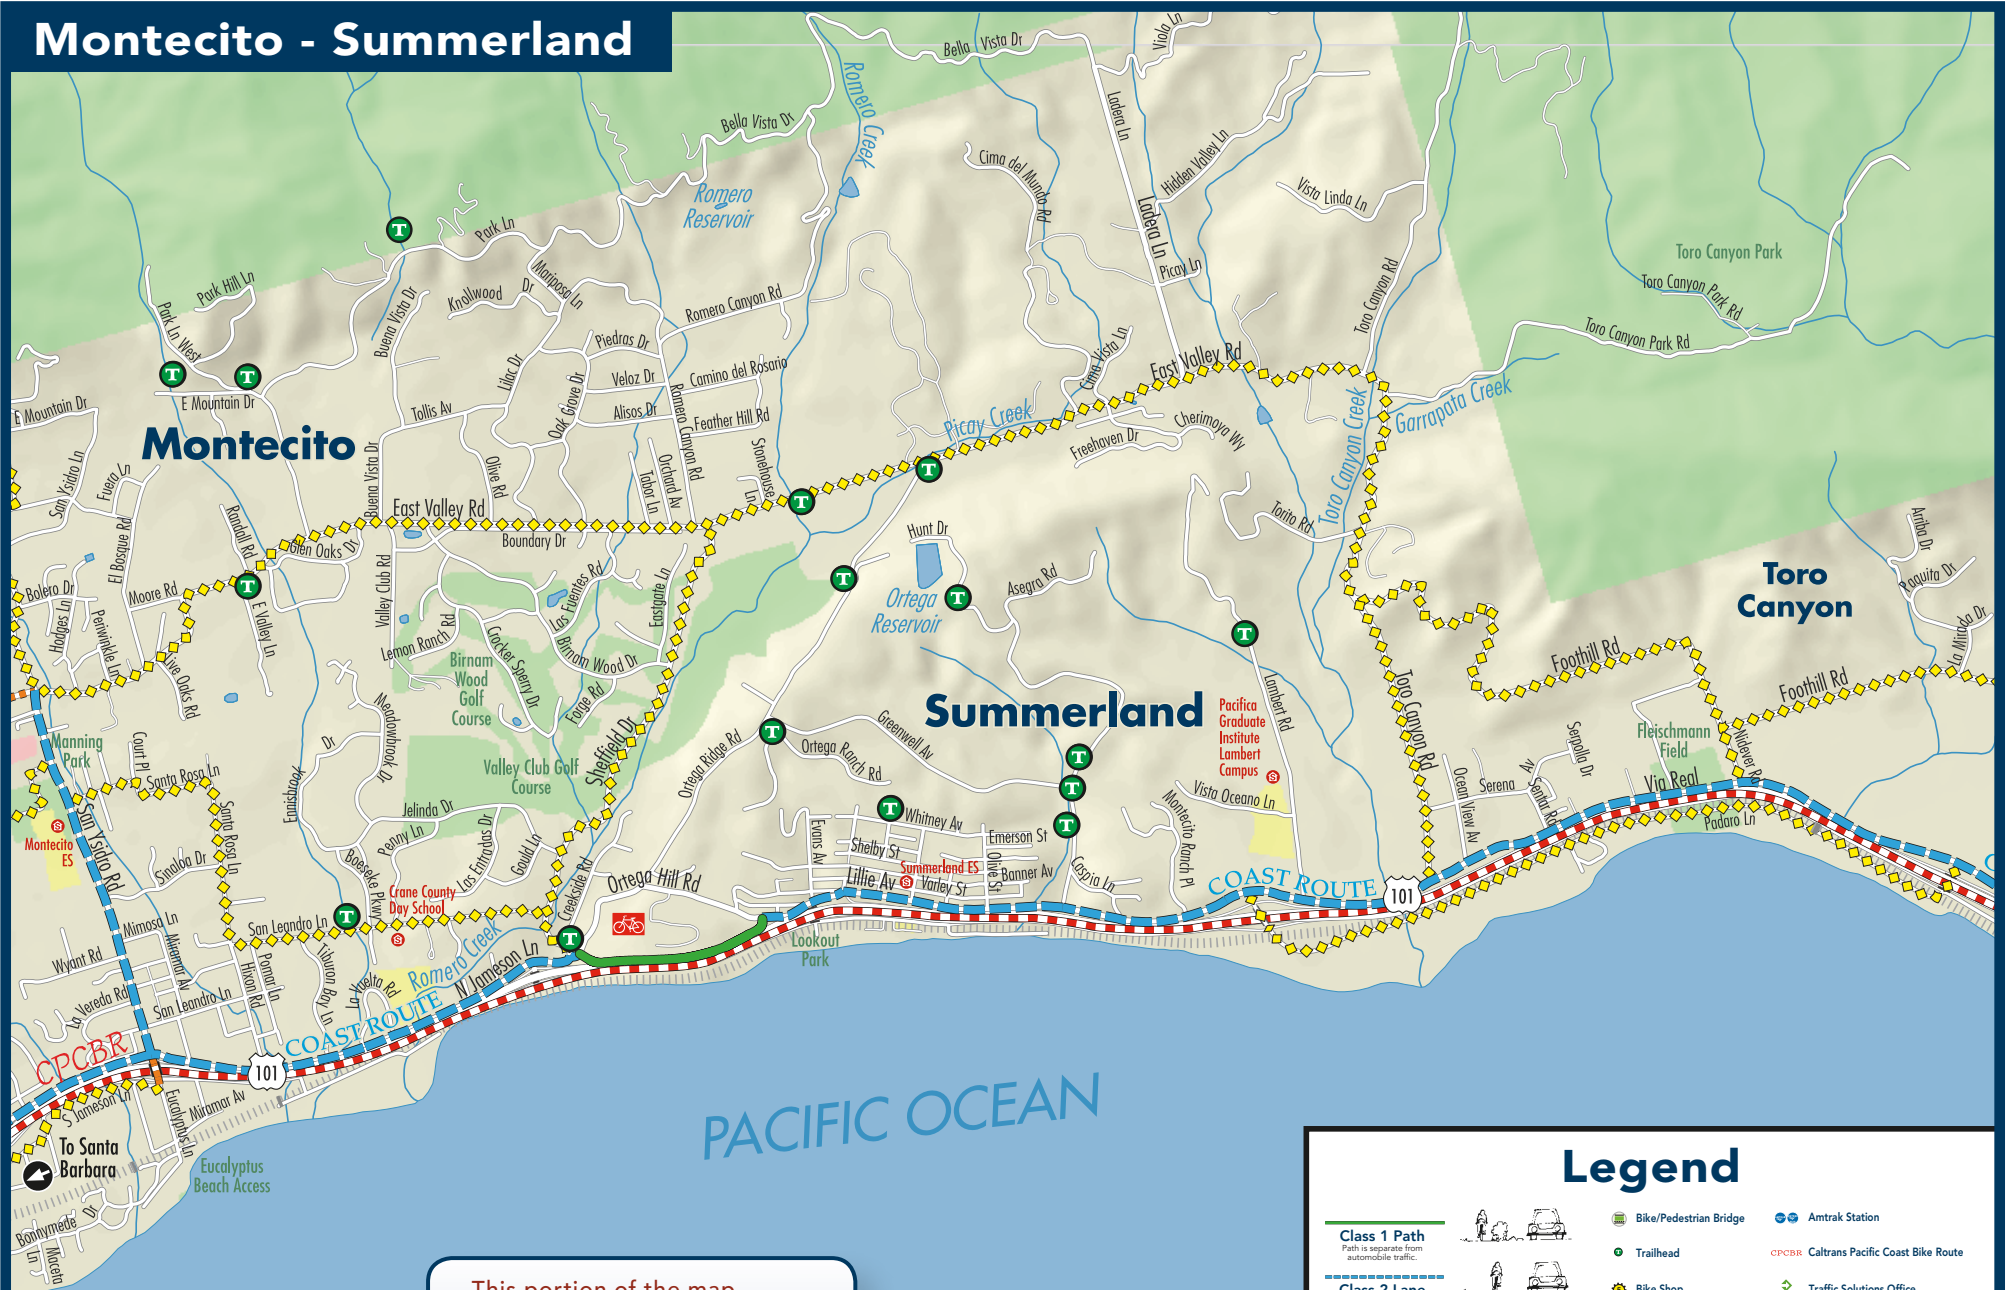

# Montecito - Summerland

This portion of the map sponsored by:

## Legend

<b>Class 1 Path</b> Path is separate from automobile traffic.	<b>Trailhead</b>	<b>Bike/Pedestrian Bridge</b>	<b>Amtrak Station</b>
<b>Class 2 Lane</b> On-street painted bike lane.	<b>Bike Shop</b>	<b>CPCBR</b> Caltrans Pacific Coast Bike Route	<b>OTCS</b> Traffic Solutions Office
<b>Class 3 Route</b> On-street bike route designated by signs.	<b>Bike Locker Location</b>	<b>Bike Station SB:</b> secure, indoor bike parking and showers	<b>Shopping</b>
<b>Alternate Route</b> Other available or alternate route.	<b>Park</b>	<b>School</b>	<b>Hospital</b>
<b>Restricted Route</b> Bicycles not allowed.	<b>Shopping</b>	<b>Point of Interest</b>	